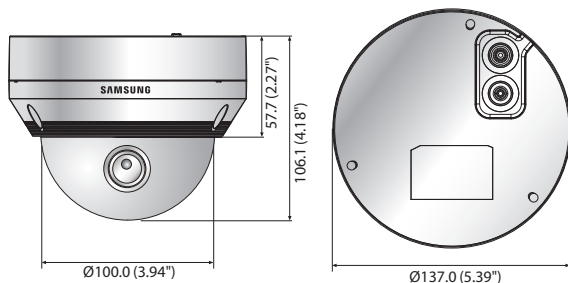

## Key Features

- Max. 1.3megapixel (1280 x 1024) resolution
- 16 : 9 HD (720P) resolution support
- 2.8 ~ 12mm (4.3x) varifocal lens
- 0.04Lux@F1.4 (Color), 0Lux@F1.4 (B/W : IR LED on)
- 30fps@all resolutions (H.264)
- H.264, MJPEG dual codec, Multiple streaming
- Motion detection, Tampering, DWDR
- micro SD/SDHC memory slot, PoE
- IR viewable length 20m, IP66, IK10
- Hallway view support (Rotate 90°/270°)
- LDC support (Lens Distortion Correction)

## Dimensions

Unit : mm (inch)